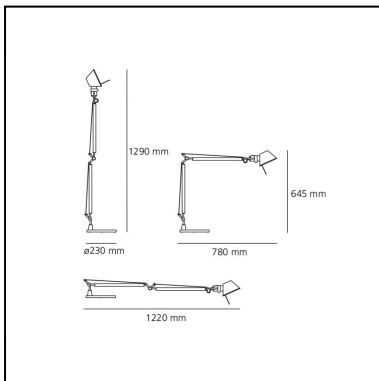

LUMINAIRE

- Watt: **8W**
- Voltage: **24V**
- Delivered lumen output: **737lm**
- CCT: **2700K**
- Efficiency: **73%**
- Efficacy: **92.08lm/W**
- CRI: **90**
- Dimmer Typology: **Microswitch Dimmer**

Notes

Interchangeable support: table base, clamp, desk fixed support and twin support that allows two independent lamp units to be fitted. Complete lamp consists of body lamp + accessories

DESCRIPTION

Icon of Italian design and the result of the brainchild of designers Michele De Lucchi and Giancarlo Fassina, the Tolomeo lamp was launched on the market in 1987. It embodies the perfect balance between functionality and aesthetics.

The design of the Tolomeo is characterized by clean and minimalist lines, with a structure made of aluminum. This material gives the lamp not only a modern and sophisticated look but also remarkable lightness and robustness. The lamp head, adjustable in all directions, is equipped with a stamped aluminum reflector that ensures uniform light distribution, making it ideal for various lighting needs.

One of the distinctive elements of the Tolomeo is its articulated arm system. Thanks to an innovative spring mechanism, the lamp can be easily adjusted in height and tilt, ensuring great flexibility of use. This makes it perfect both as a desk lamp, to illuminate the work surface, and as a reading or table lamp, to create cozy and relaxing atmospheres.

The timeless elegance and impeccable functionality have made it one of the most famous lamps in the world and it has received numerous international awards, including the prestigious Compasso d'Oro. This lamp is not just an object of illumination, but a true masterpiece of design that continues to inspire and fascinate generations of beauty lovers.

FEATURES

- Product Code: **A0054W00**
- Colour: **Aluminium**
- Installation: **Table**
- Material: **aluminium, steel**
- Series: **Design Collection**
- design by: **Michele De Lucchi, Giancarlo Fassina**

DIMENSIONS

- Length: **780 mm**
- Height: **645 mm**
- Base Diameter: **230 mm**
- Max Extension Height: **1290 mm**
- Max Extension Length: **1220 mm**
- Glow Wire Test: **750°**

SOURCES INCLUDED